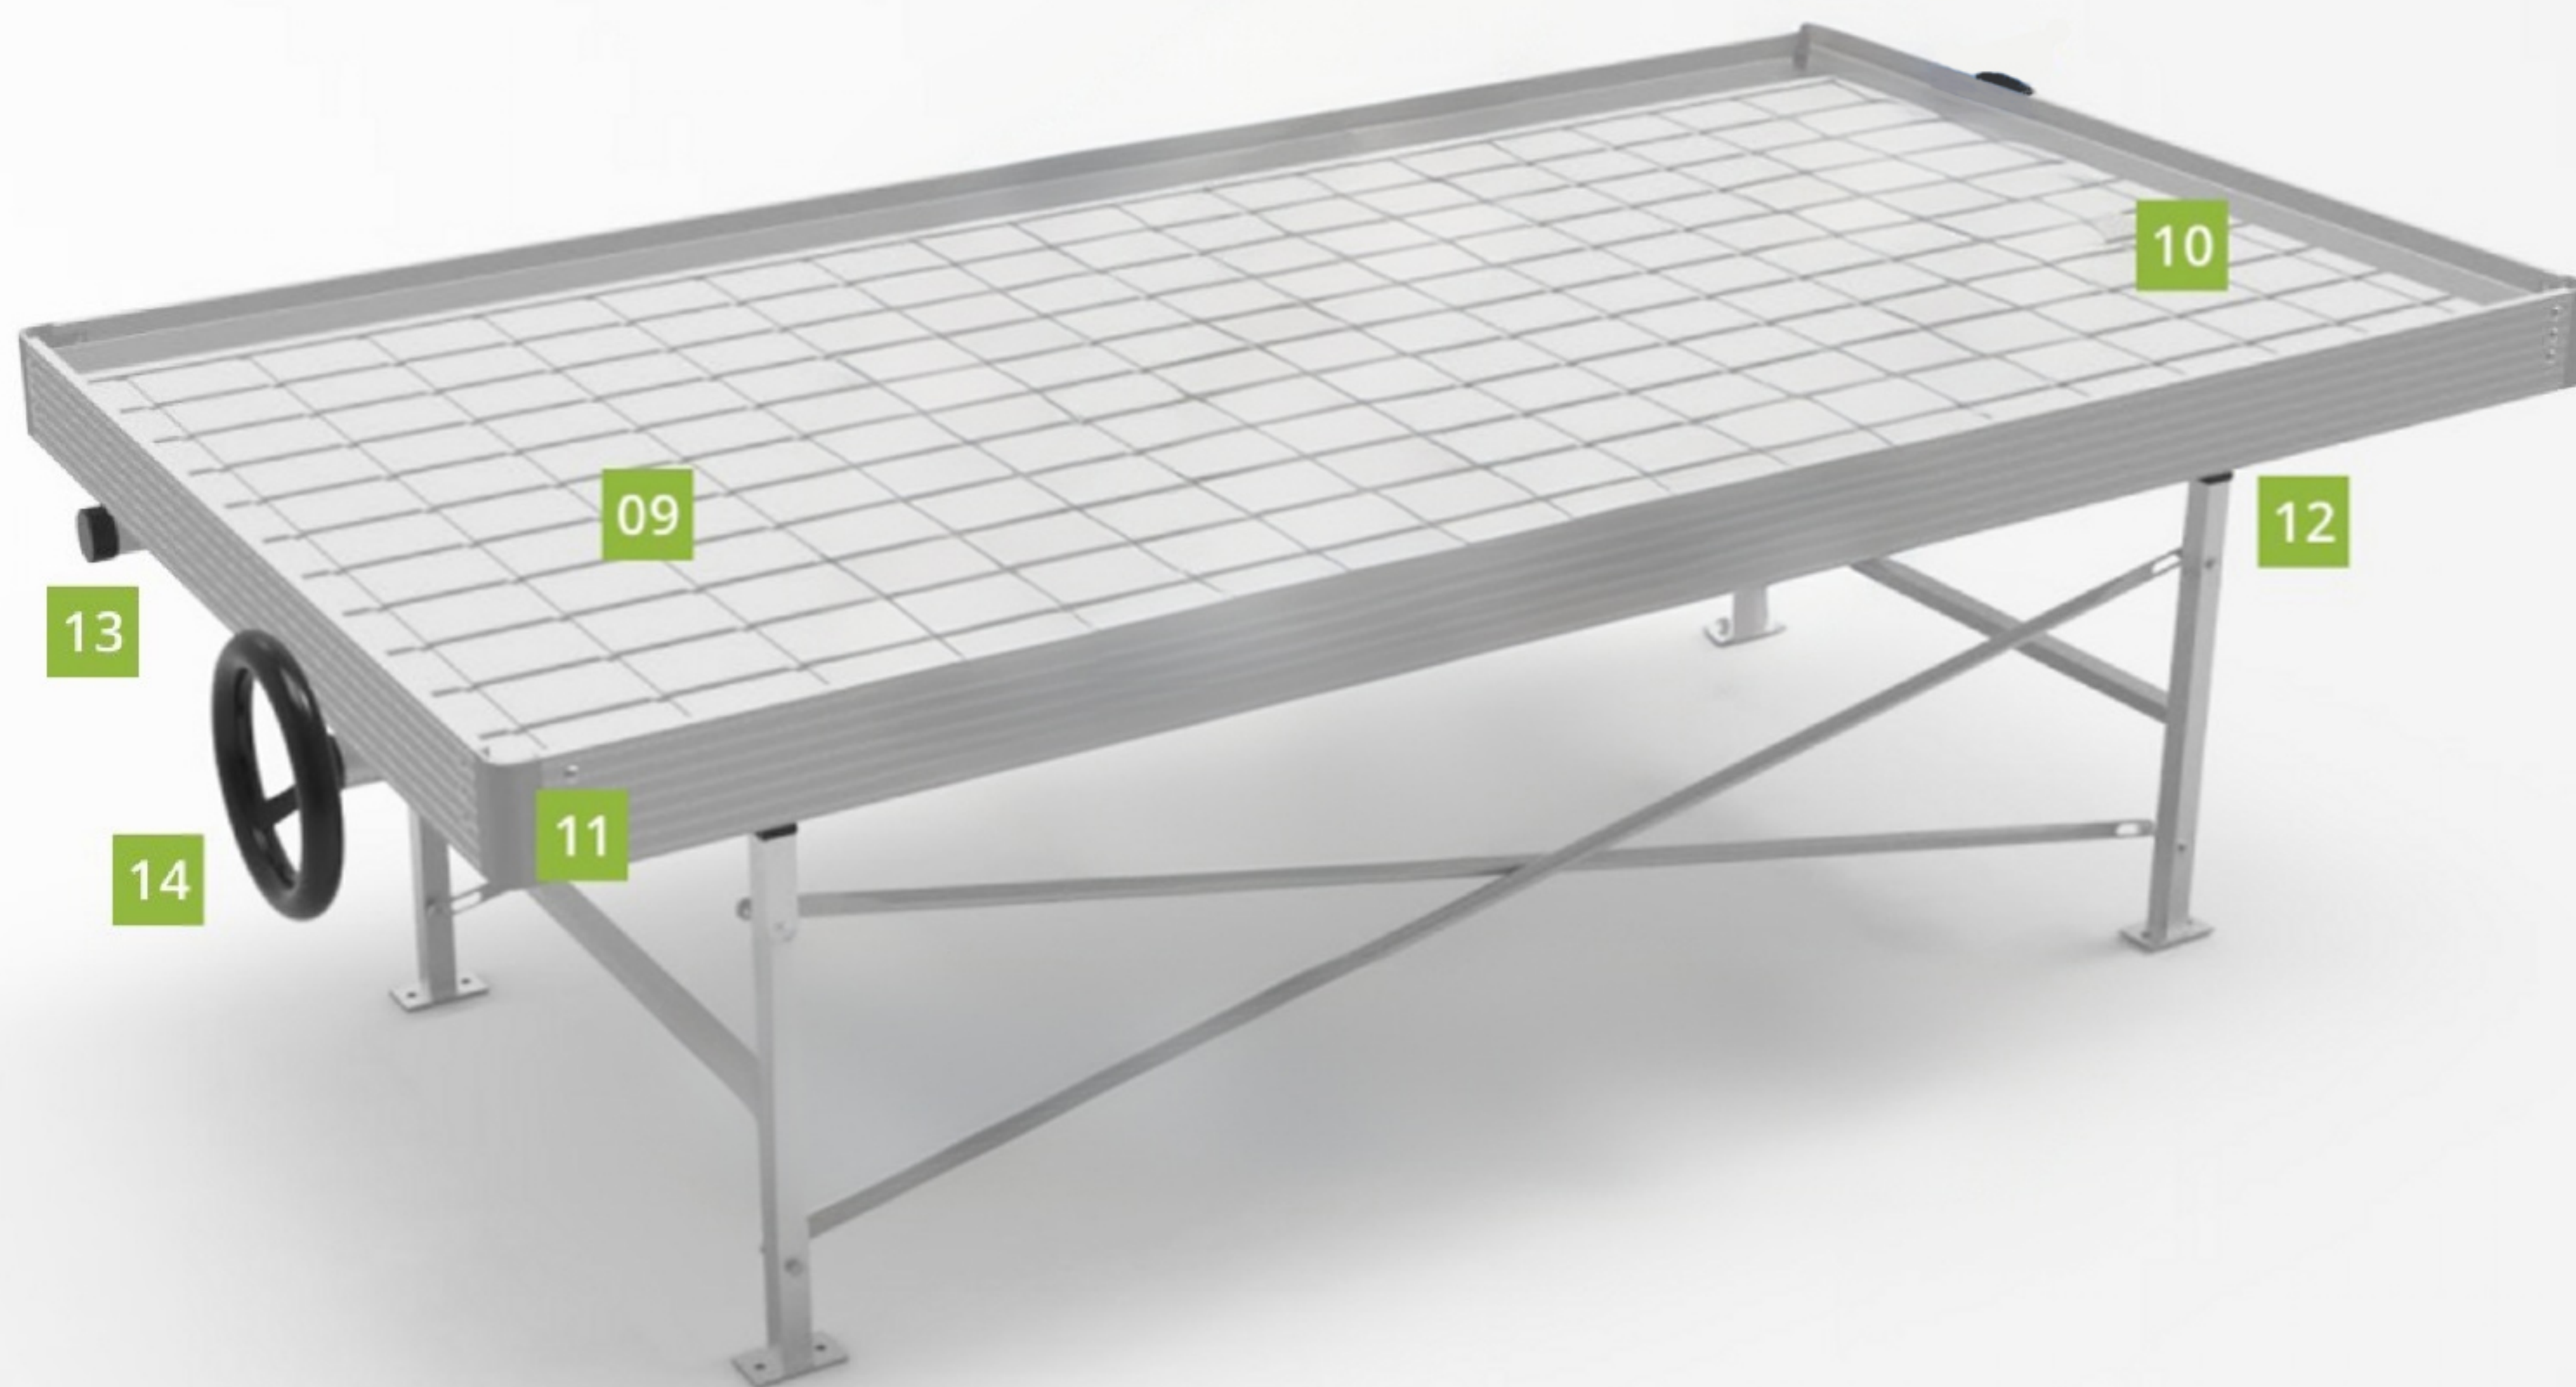

Structure

01

Wheel beam

02

Middle cross beam

03

Aluminium alloy frame

04

Hot-dip galvanized legs

05

Anti-tip bracket

06

Diagonal ligament

07

Waterproof cap

08

Adjustable bolts

09

ABS grow tray

10

Filter screen

11

Corner bracket

12

Quick valve

13

Wheel beam cap

14

Steering wheel