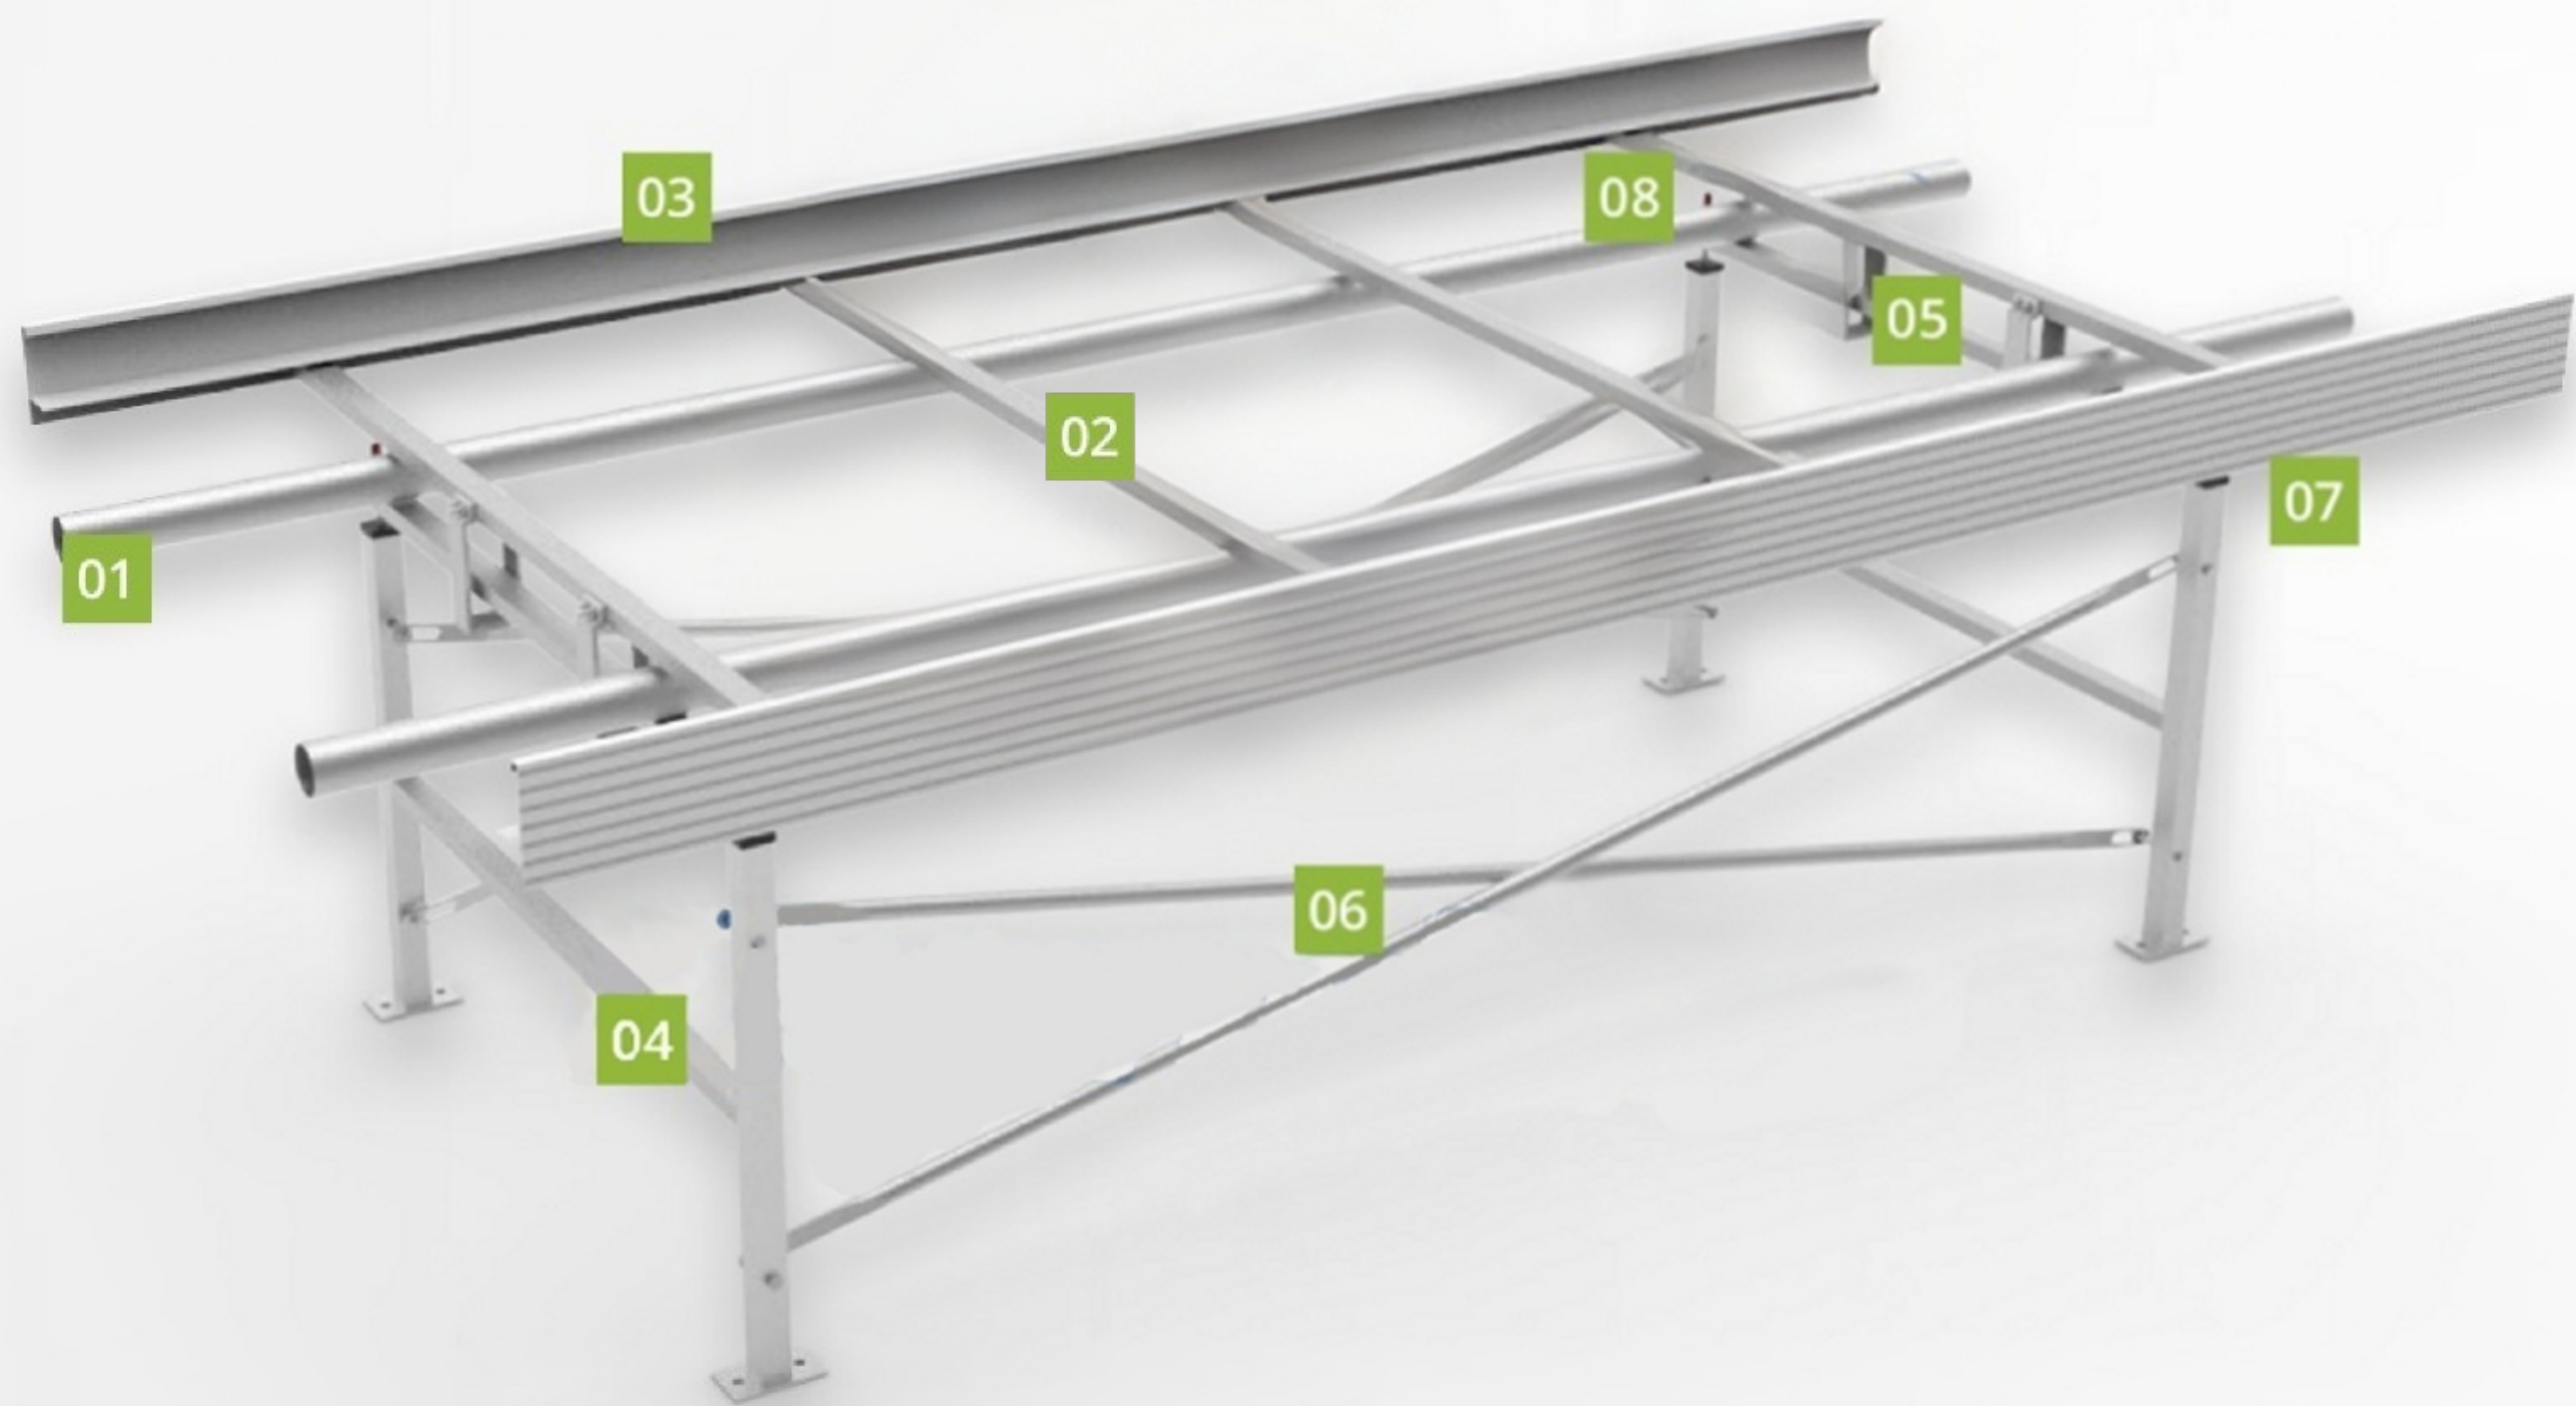

Structure

01

Wheel beam

02

Middle cross beam

03

Aluminium alloy frame

04

Hot-dip galvanized legs

05

Anti-tip bracket

06

Diagonal ligament

07

Waterproof cap

08

Adjustable bolts

09

ABS grow tray

10

Filter screen

11

Corner bracket

12

Quick valve

13

Wheel beam cap

14

Steering wheel